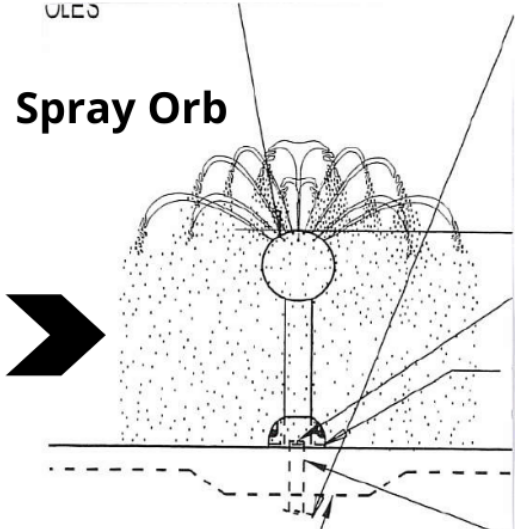

Baby Pool Zero-Depth Entry - Sun Shade

Rivergum Green*

Spring Green Support Beam

SLIDE 1

Lime Green

Tube Color

Support Posts & Seam Bands

SLIDE 2

Yellow

Railings

Tangerine

Other Water Features

Bubble Tent

Lime Green

Yellow (E111)

Light Blue

Yellow (E111)

Spray Orb

SILVER FALLS SPRAY FEATURE

Tangerine

BUCKET 2

Lime Green

BUCKET 1

Light Blue