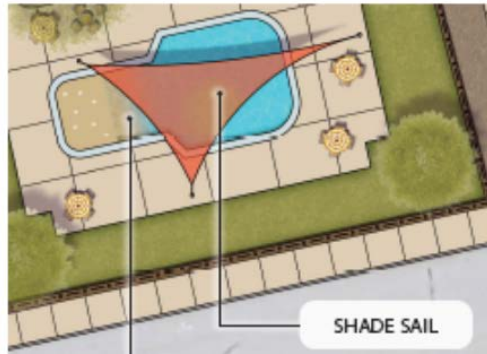

Baby Pool Zero-Depth Entry - Sun Shade

Rivergum Green*

Spring Green Support Beam

SLIDE 1

Lime Green

Tube Color

Support Posts & Seam Bands

SLIDE 2

Yellow

Railings

Tangerine

Other Water Features

Bubble Tent

Lime Green

Yellow (E111)

Light Blue

Yellow (E111)

Spray Orb

SILVER FALLS SPRAY FEATURE

Tangerine

BUCKET 2

Lime Green

BUCKET 1

Light Blue