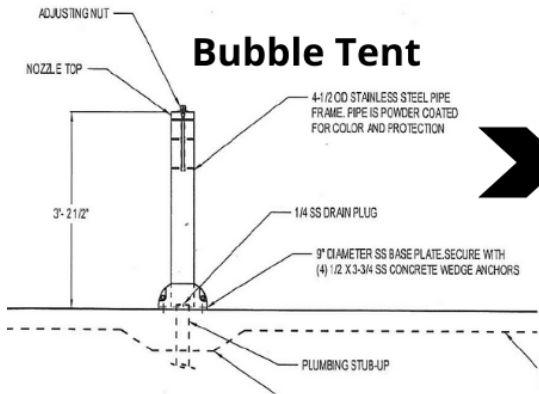

Yellow

Railings

Tangerine

Other Water Features

Bubble Tent

Lime Green

Yellow (E111)

Light Blue