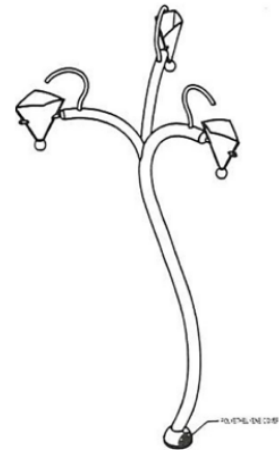

Baby Pool Zero-Depth Entry - Sun Shade

Rivergum Green*

Spring Green Support Beam

SLIDE 1

Lime Green

Tube Color

Support Posts & Seam Bands

SLIDE 2

Yellow

Railings

Tangerine

Other Water Features

Bubble Tent

Lime Green

Yellow (E111)

Light Blue

Yellow (E111)

Spray Orb

SILVER FALLS SPRAY FEATURE

Tangerine

BUCKET 2

Lime Green

BUCKET 1

Light Blue