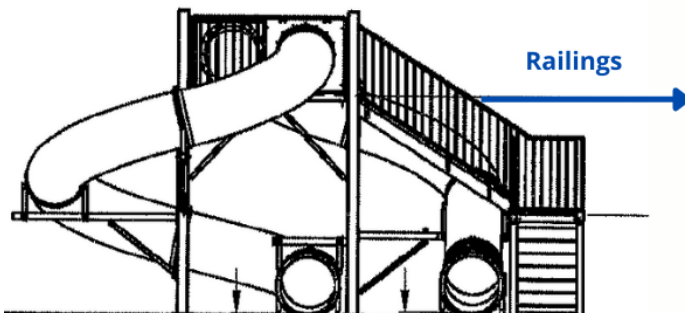

Baby Pool Zero-Depth Entry - Sun Shade

Rivergum Green*

Spring Green Support Beam

SLIDE 1

Lime Green

Tube Color

Support Posts & Seam Bands

SLIDE 2

Yellow

Railings

Tangerine

Other Water Features

Bubble Tent

Lime Green

Yellow (E111)

Light Blue